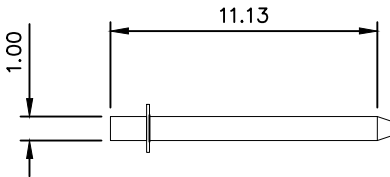

DAVIT PIN

ROOFTOP ANCHOR

PROPRIETARY AND CONFIDENTIAL

EFFECTIVE: JANUARY 2016